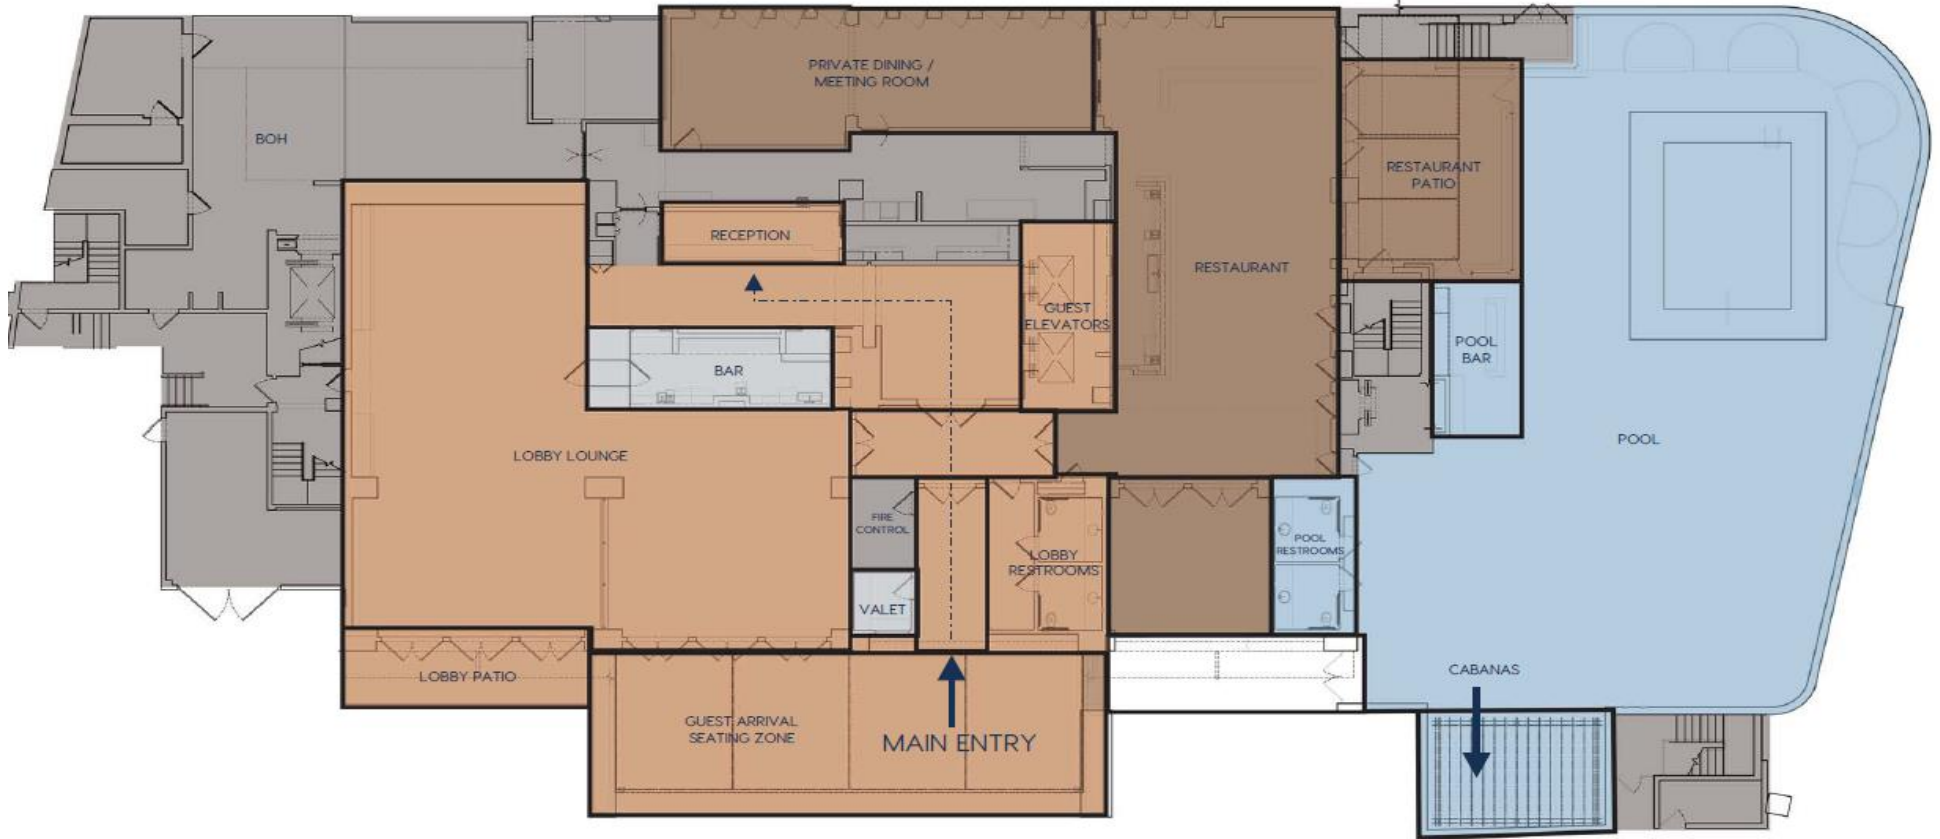

## Cameo Beverly Hills – Venue Capacity Chart

ROOM	SQ. FOOTAGE	RECEPTION Cocktail tables only	BANQUET (rounds 10)	CLASSROOM	THEATER	CONFERENCE	Ceiling height
Starlight Rooftop Ballroom	4300	280	120	60	200	60	10'5"
Il Moderno   Restaurant buyout	1500	125	80	-	-	-	10'5"
Rialto Room   Private Dining	741	70	50	35	70	35	9'2' (lowest), 10'5"
Lobby Lounge and Bar   buyout only	2000	180	60	-	-	-	12'
Pool Deck   outdoor	4000	300	120	-	-	-	-
The Gardens   outdoor	9900	475	200	-	170	-	-

## Il Moderno Restaurant, Rialto Private Dining Room and The Lobby Lounge & Bar | Main floor

Starlight Rooftop Ballroom, 12<sup>th</sup> floor, 360\* views of Beverly Hills and Los Angeles with an outdoor terrace with a view of the Hollywood sign and downtown LA.