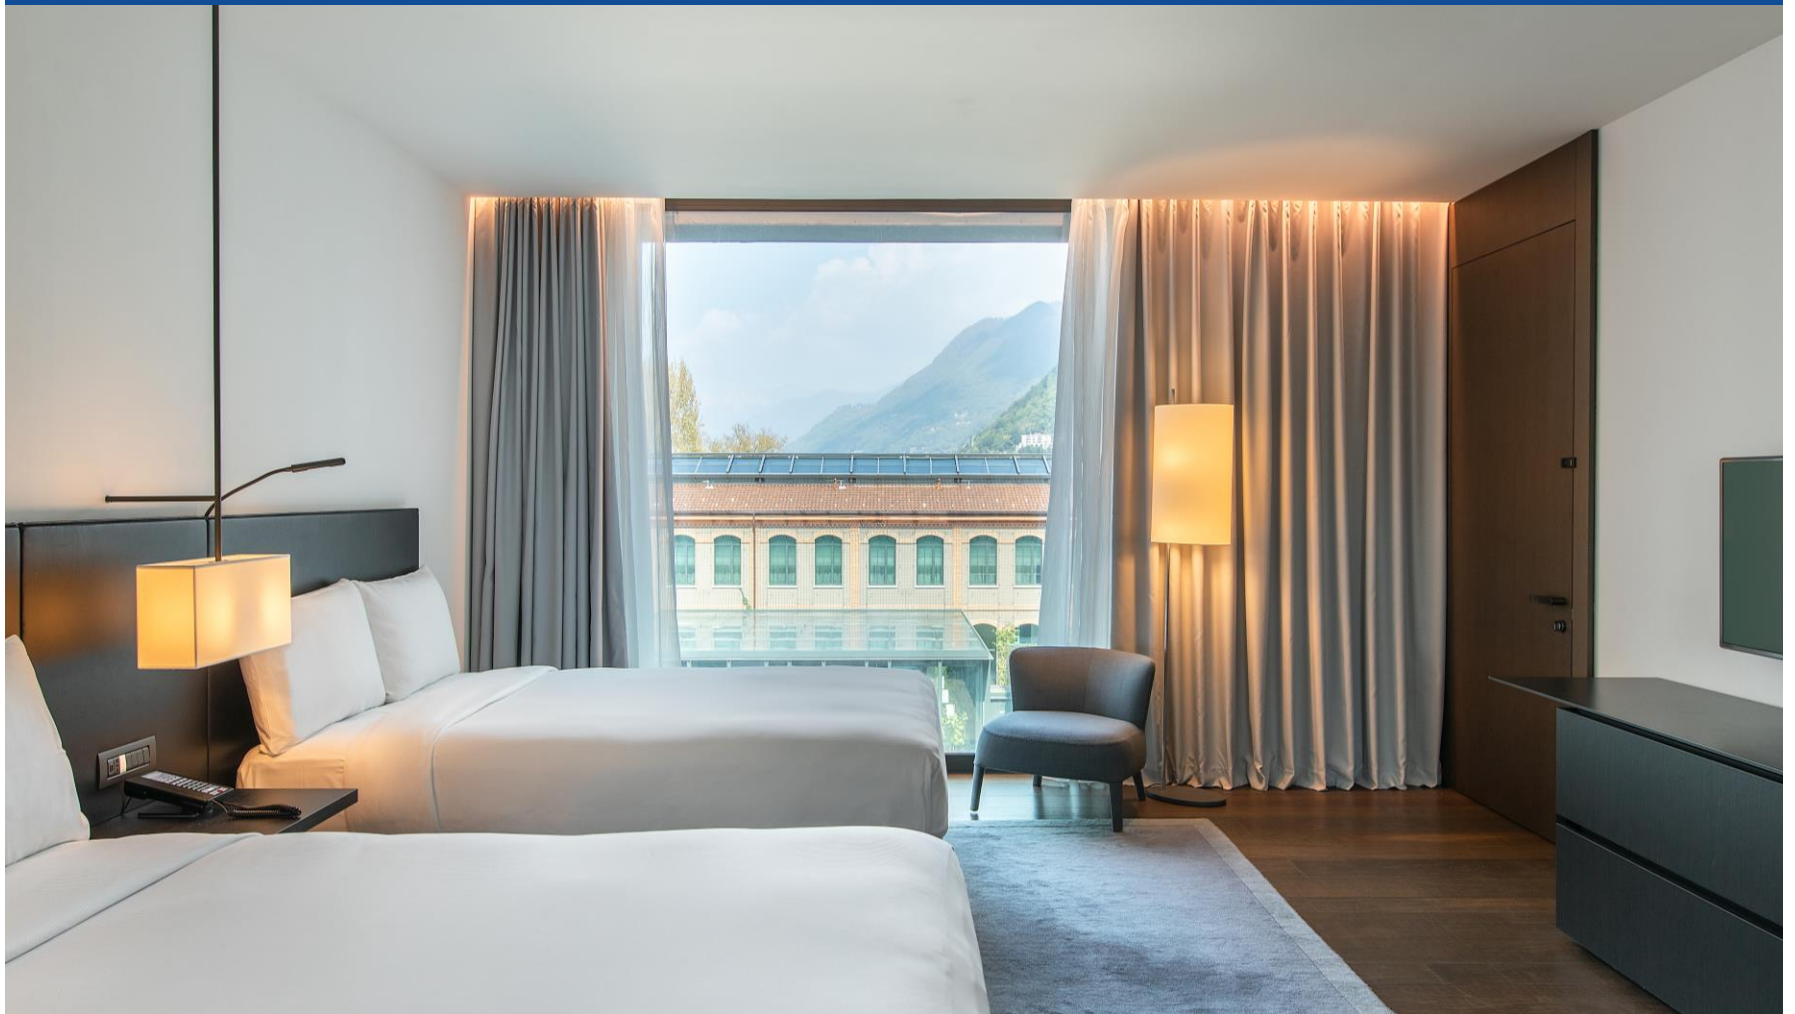

50 CONNECTED ROOMS

Hilton Lake Como

MODERN DESIGN AND INNOVATIVE STYLE
KING GUEST ROOMS

 from 28 sqm

 Wi-fi

 42' HD TV

Hilton Lake Como

MODERN DESIGN AND INNOVATIVE STYLE
TWIN GUEST ROOMS

 from 28 sqm

 Wi-fi

 42' HD TV

Hilton Lake Como

SUITE WITH BALCONY

A UNIQUE RETREAT WITH VIEWS OF THE LAKE

Vip Amenities

from 65 sqm