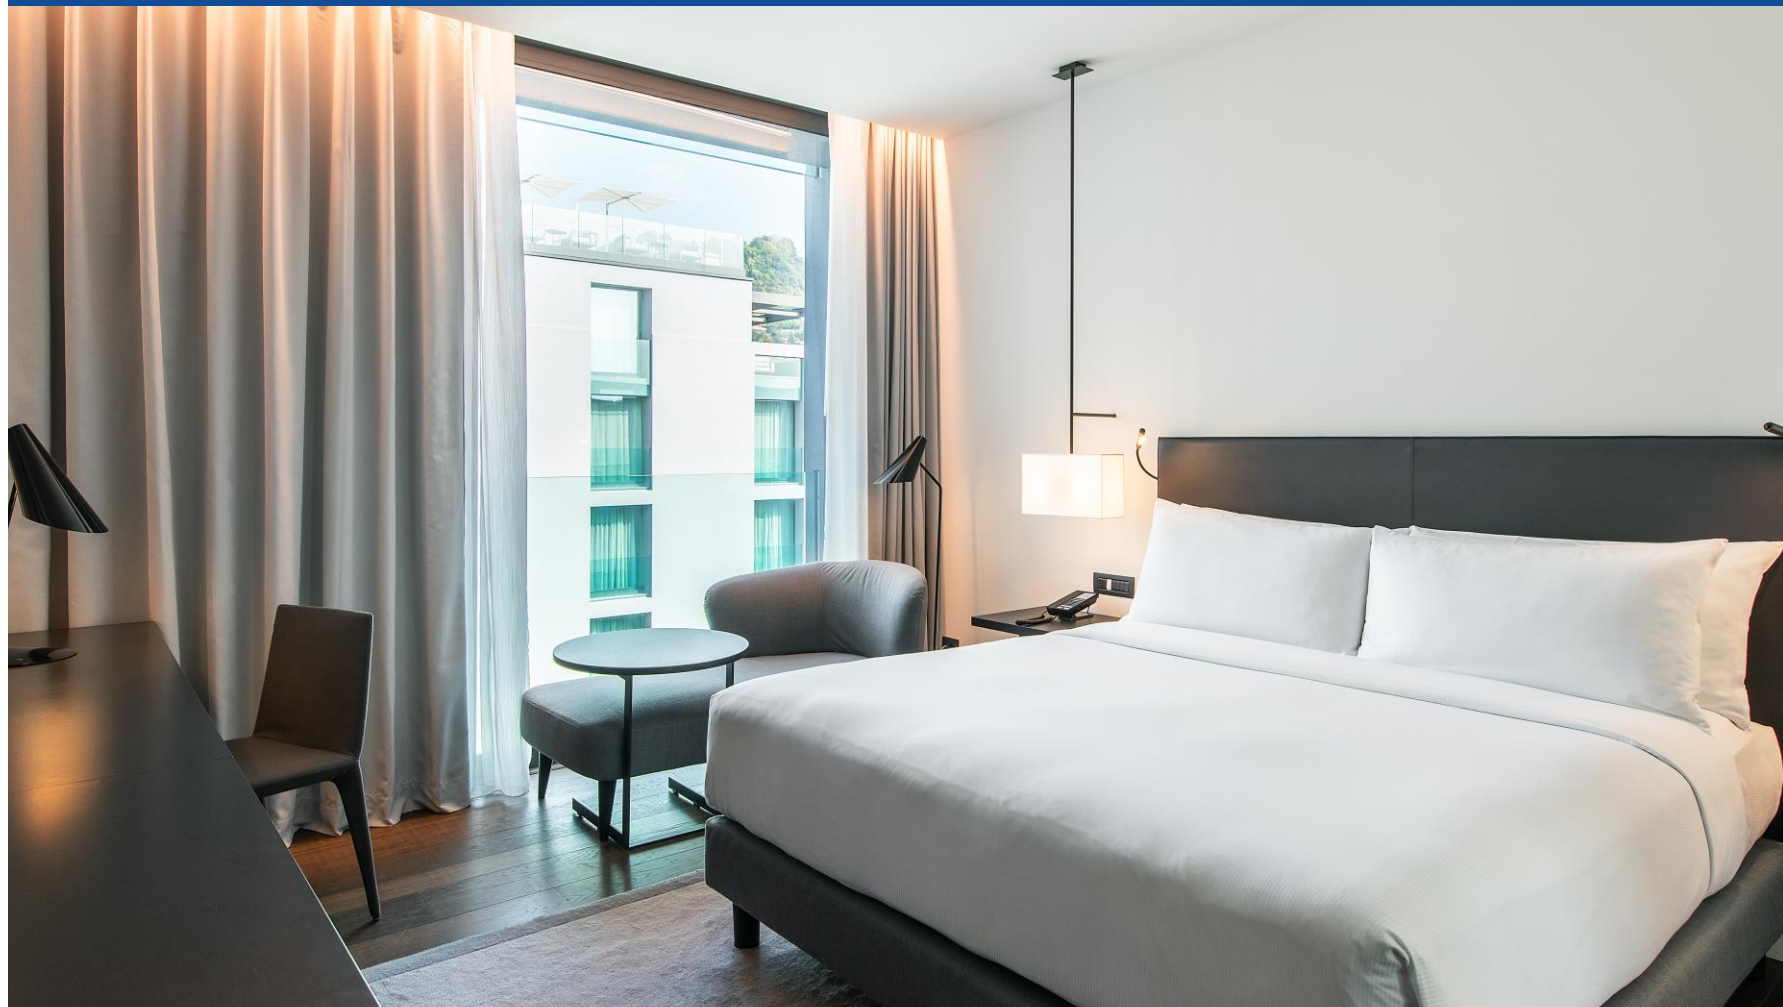

SPACIOUS GUEST ROOM AND LARGE VARIETY OF SUITES ELEGANT DESIGN AND STYLISH FEATURES

UNIQUE ROOM AMENITIES

- All bathrooms feature both shower and bathtub and bidet.
- All rooms with wooden floors and large floor-to-ceiling windows or balcony or rooftop terrace

50 CONNECTED ROOMS

Hilton Lake Como

MODERN DESIGN AND INNOVATIVE STYLE
KING GUEST ROOMS

 from 28 sqm

 Wi-fi

 42' HD TV

Hilton Lake Como

MODERN DESIGN AND INNOVATIVE STYLE
TWIN GUEST ROOMS

 from 28 sqm

 Wi-fi

 42' HD TV

Hilton Lake Como

SUITE WITH BALCONY

A UNIQUE RETREAT WITH VIEWS OF THE LAKE

Vip Amenities

from 65 sqm

Wi-fi

42' HD TV

Hilton Lake Como

MODERN DESIGN AND INNOVATIVE STYLE
GUEST ROOMS BATHROOM

 Vip Amenities

 93 sqm

 Wi-fi

 42' HD TV