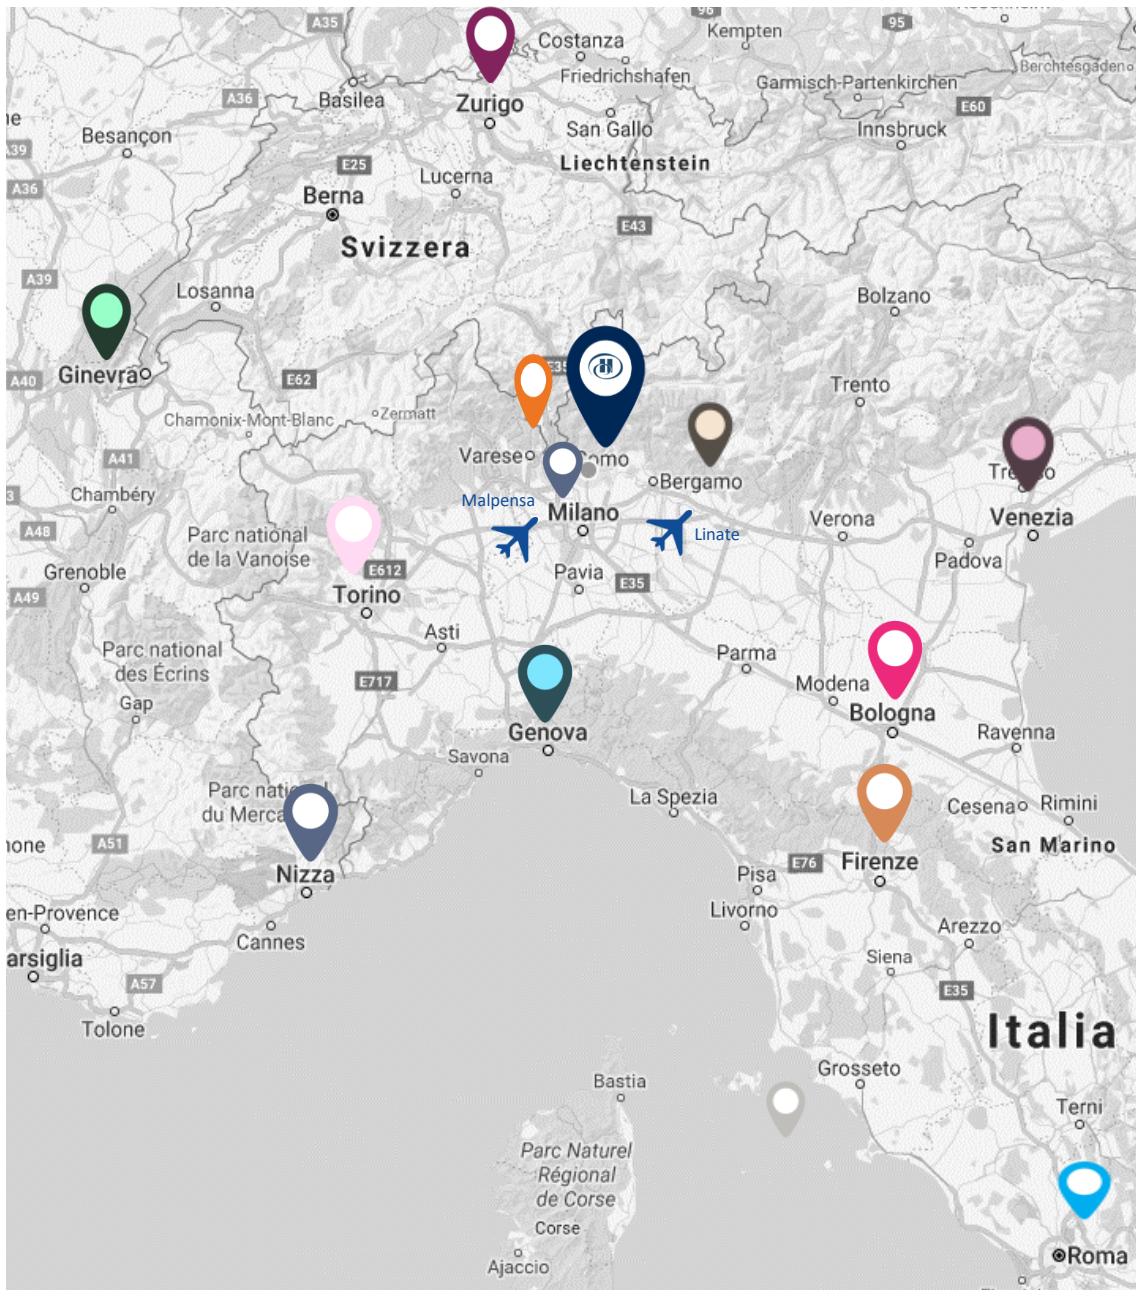

Como

A DESTINATION FULL OF RICH Experiences

- Open All Year Round, walking distance to the historical & pedestrian city center
- Bellagio, Varenna and typical fishermen's Villages
- Amusement parks as family water park, fun park and zoo
- Prevention Centers and Private Clinics in the nearby
- VIP services as butler, personal driver and limousine service

-  Swiss Border (8 km)
-  Lugano Airport (34 km)
-  Milan (50 km)
-  Malpensa Airport 54 km,
Linate Airport 64 km
-  Bergamo Airport (84 km)
-  Torino (169 km)
-  Genova (190 km)
-  Zurich Airport ((248 km)
-  Bologna (268 km)
-  Venice (313 km)
-  Florence (357 km)
-  Geneva Airport (365 km)
-  Nice (464 km)
-  Roma (626 km)