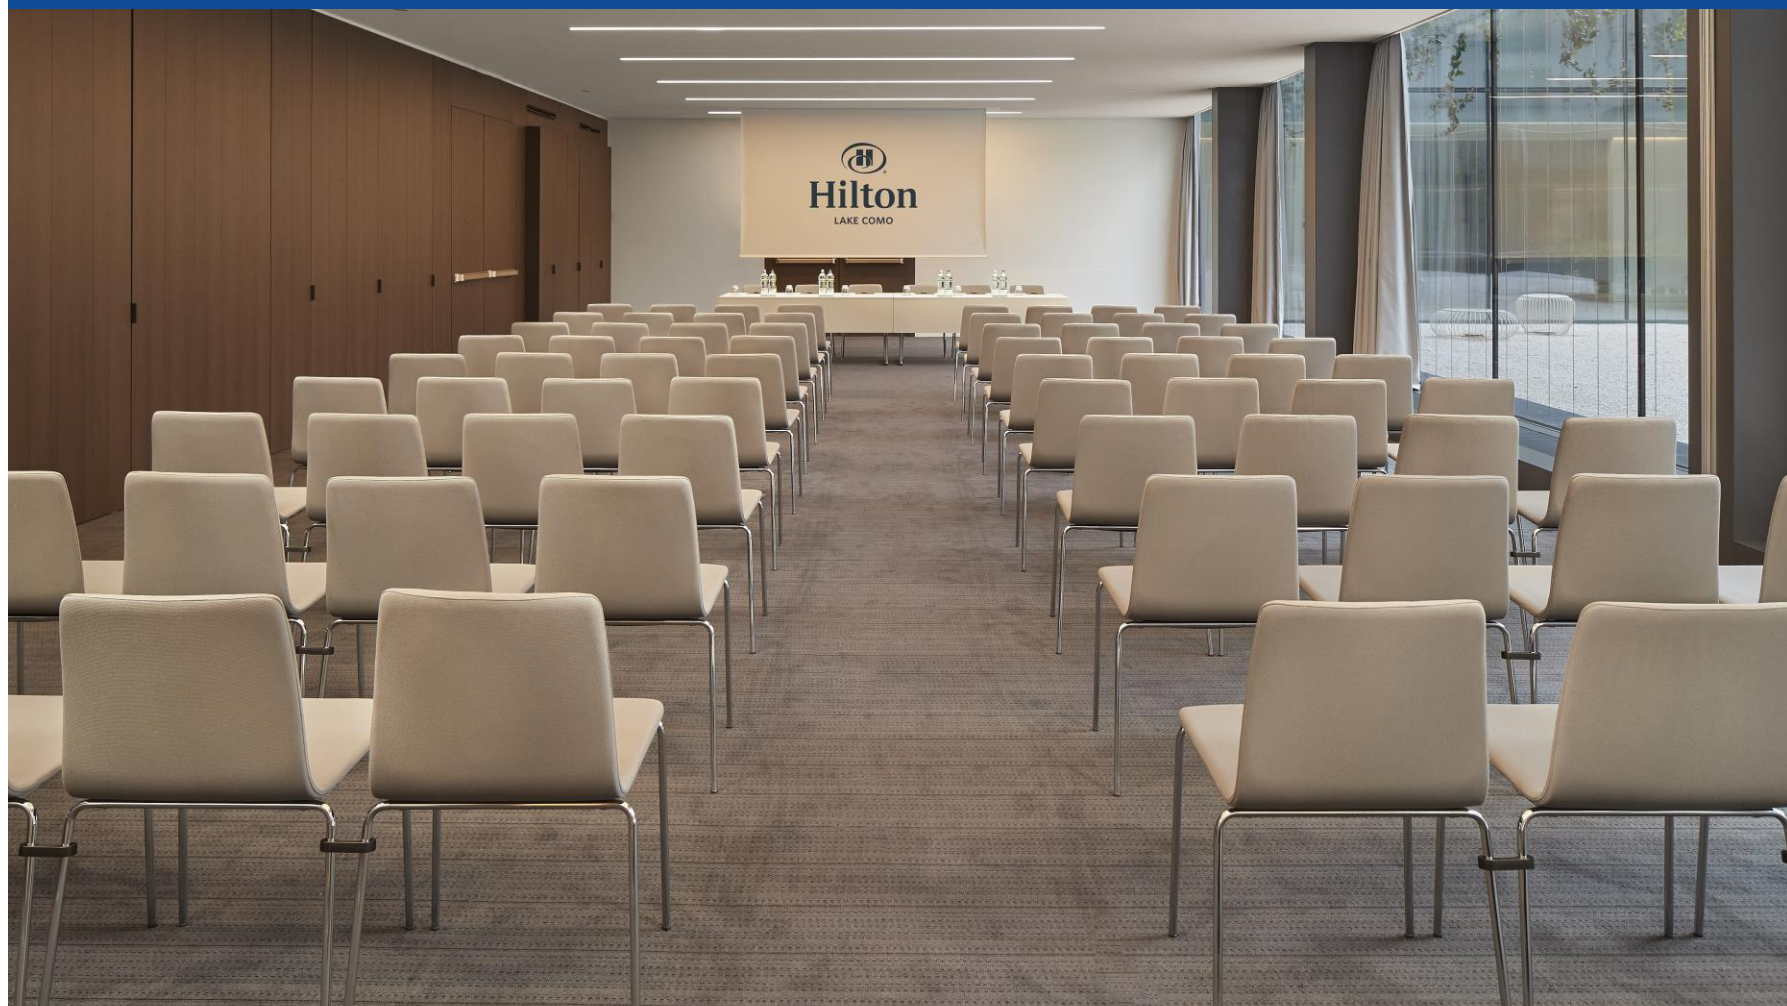

Hilton Lake Como

PILLAR FREE BALLROOM WITH NATURAL DAYLIGHT
AND A PRIVATE TERRACE

Hilton

Hilton Lake Como

6 FLEXIBLE MEETING ROOMS FOR UP TO 200 DELEGATES

Hilton Lake Como

6 FLEXIBLE MEETING ROOMS FOR UP TO 200 DELEGATES