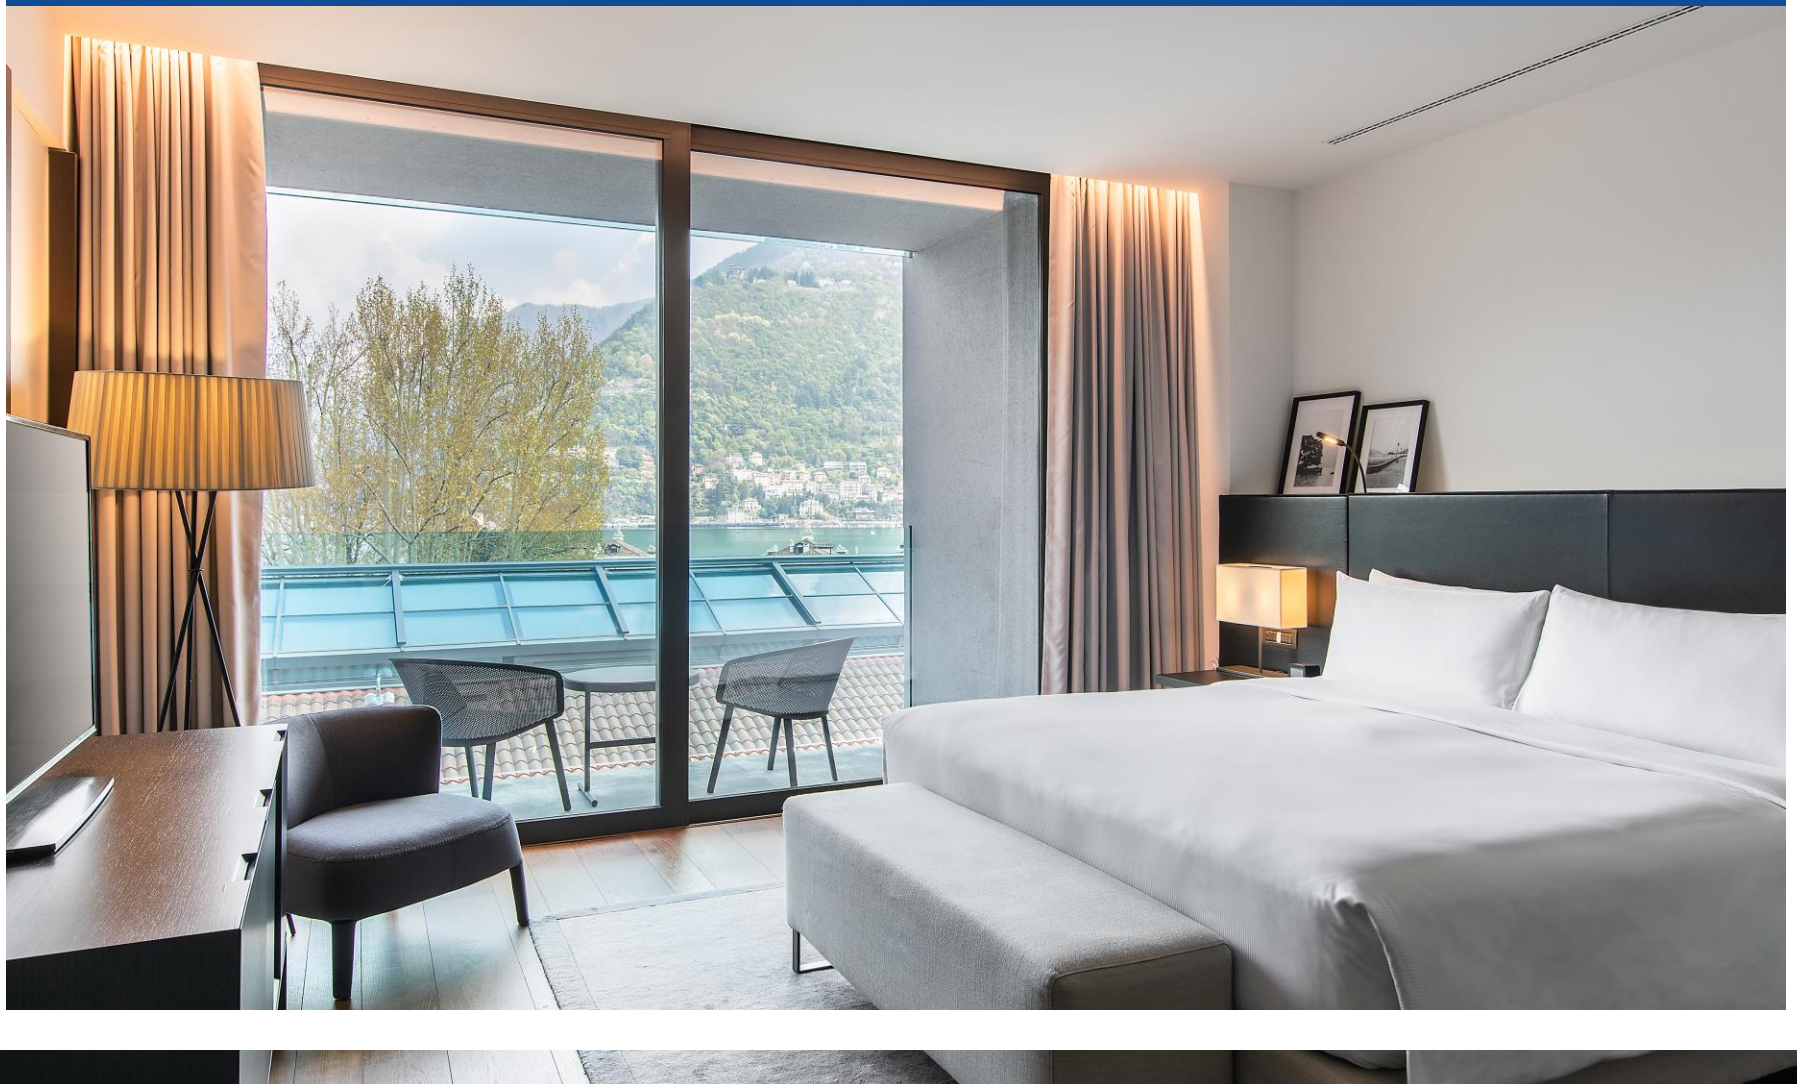

Hilton Lake Como

SUITE WITH BALCONY

A UNIQUE RETREAT WITH VIEWS OF THE LAKE

Vip Amenities

from 65 sqm

Wi-fi

42' HD TV