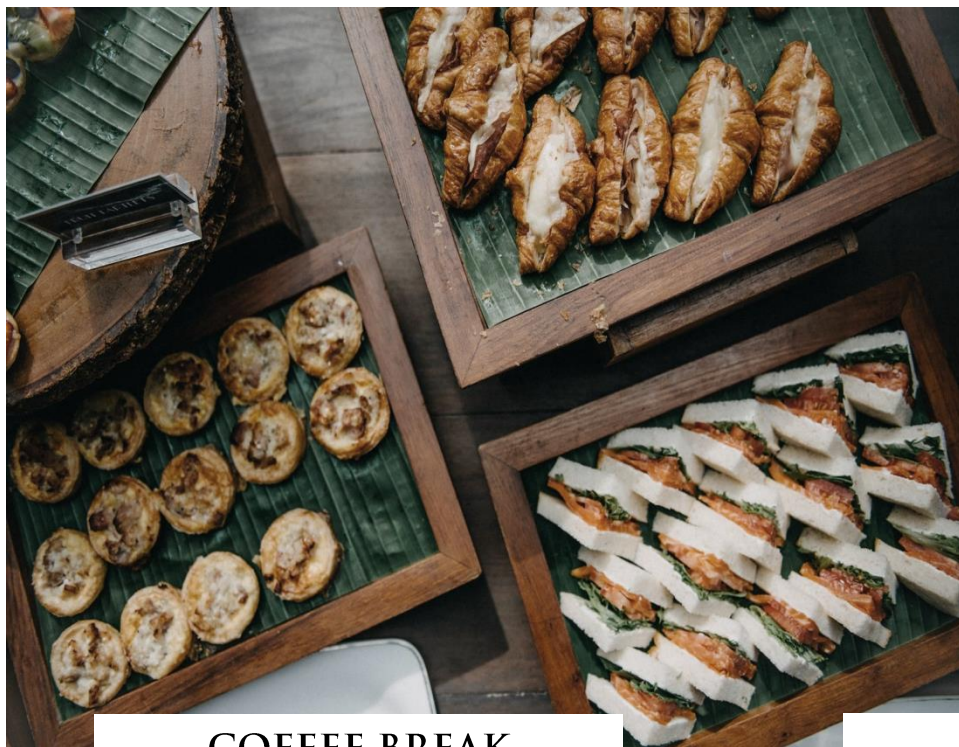

Enjoy our hotel exclusively with your friends and family

with our full privatization deal.

THE S I A M

DINING EXPERIENCE

COFFEE BREAK

CANAPES

Energize | THB 750++ per person

- Inclusive of 4 selections of coffee break items
- Freshly brewed coffee
- Two selections of tea from the list
- Two selections of Thai herbal drinks from the list