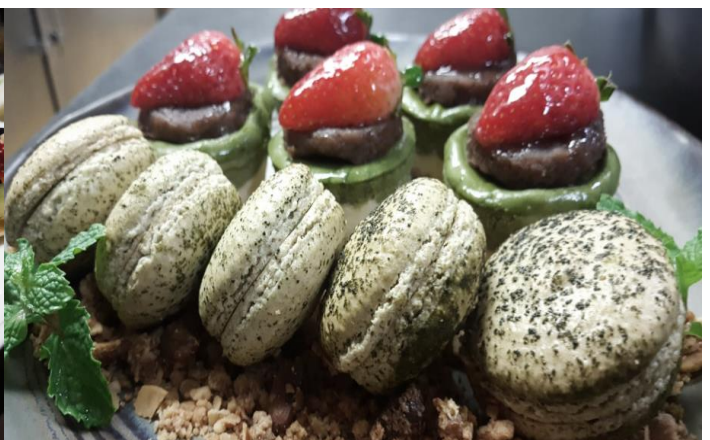

Energize | THB 750++ per person

- Inclusive of 4 selections of coffee break items
- Freshly brewed coffee
- Two selections of tea from the list
- Two selections of Thai herbal drinks from the list

Revitalize | THB 1,100++ per person

- Inclusive of 6 selections of coffee break items
- Freshly brewed coffee
- Two selections of Sawanbondin organic tea from the list
- Two selections of Thai herbal drinks from the list
- Two selections of Fresh Juice

- **4 selections of canapé**
  THB 650++ per person per hour
- **6 selections of canapé**
  THB 950++ per person per hour
- **8 selections of canapé**
  THB 1,250++ per person per hour